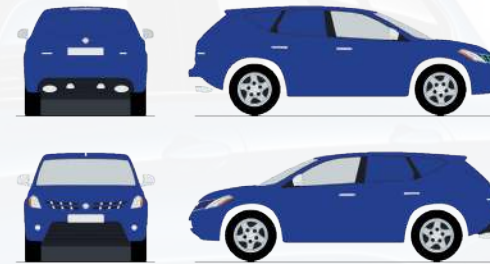

Full Wrap on large car or SUV

Utilize your vehicle as an effective promotional tool for your business! Includes see-through one-way vision print on windows - from $3373.75 + GST