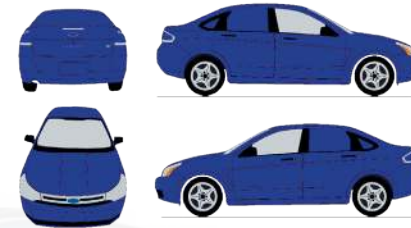

Full Wrap on medium size car

Complete coverage giving you the most bang for your buck! Includes see-through one-way vision print on windows - from $3123.75 + GST