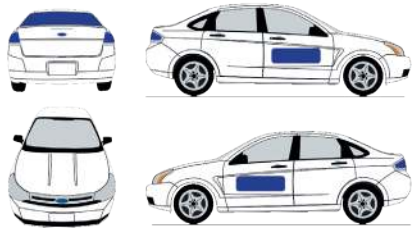

# Vehicle Signage Price Guide

This pricing is using an economy wrap material installed in our workshop, with templated artwork supplied.  
For a premium material please add 30%, for on-site add 20% with any artwork at \$115.00 + GST per hour.