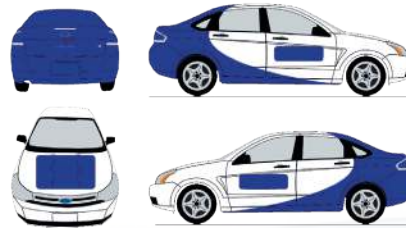

Partial Wrap on medium size car

Partial wrap covering 1/2 or 1/3 of the car with see-through one-way vision print on rear window - from $1623.75 + GST