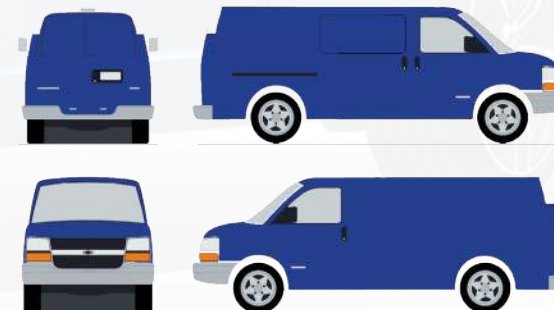

Full Wrap on large van

Transform your van into a mobile billboard for your business! Includes see-through one-way vision print on windows - from $3998.75 + GST