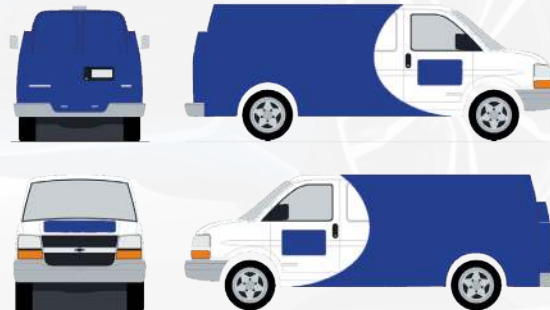

Partial Wrap on large van

Partial wrap covering 1/2 or 2/3 of the van with see-through one-way vision print on glass window - from $2123.75 + GST